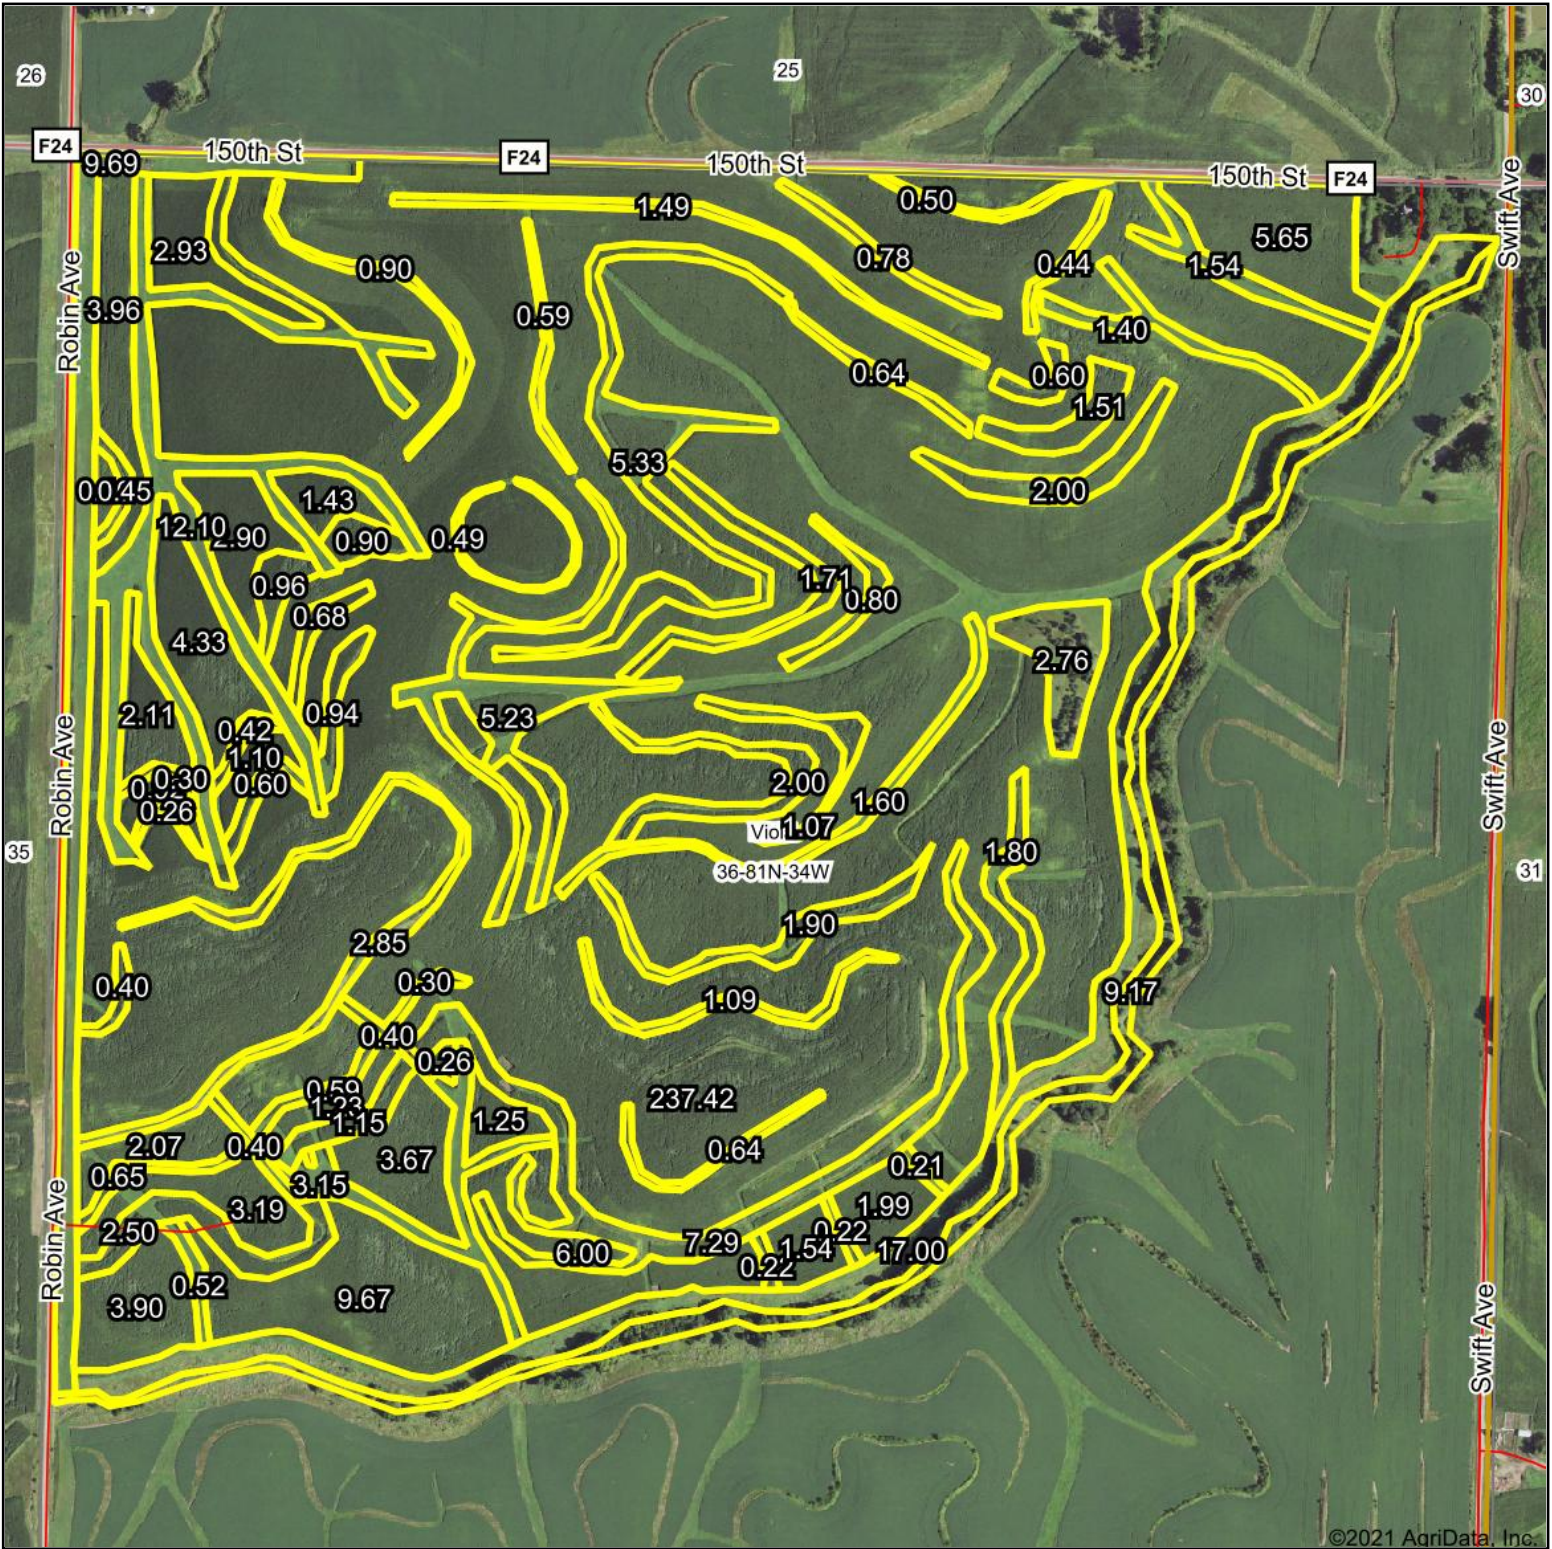

Aerial Map

©2021 AgriData, Inc.

Map Center: 41° 47' 5.71", -94° 45' 13.48

36-81N-34W
Audubon County
Iowa

6/25/2021