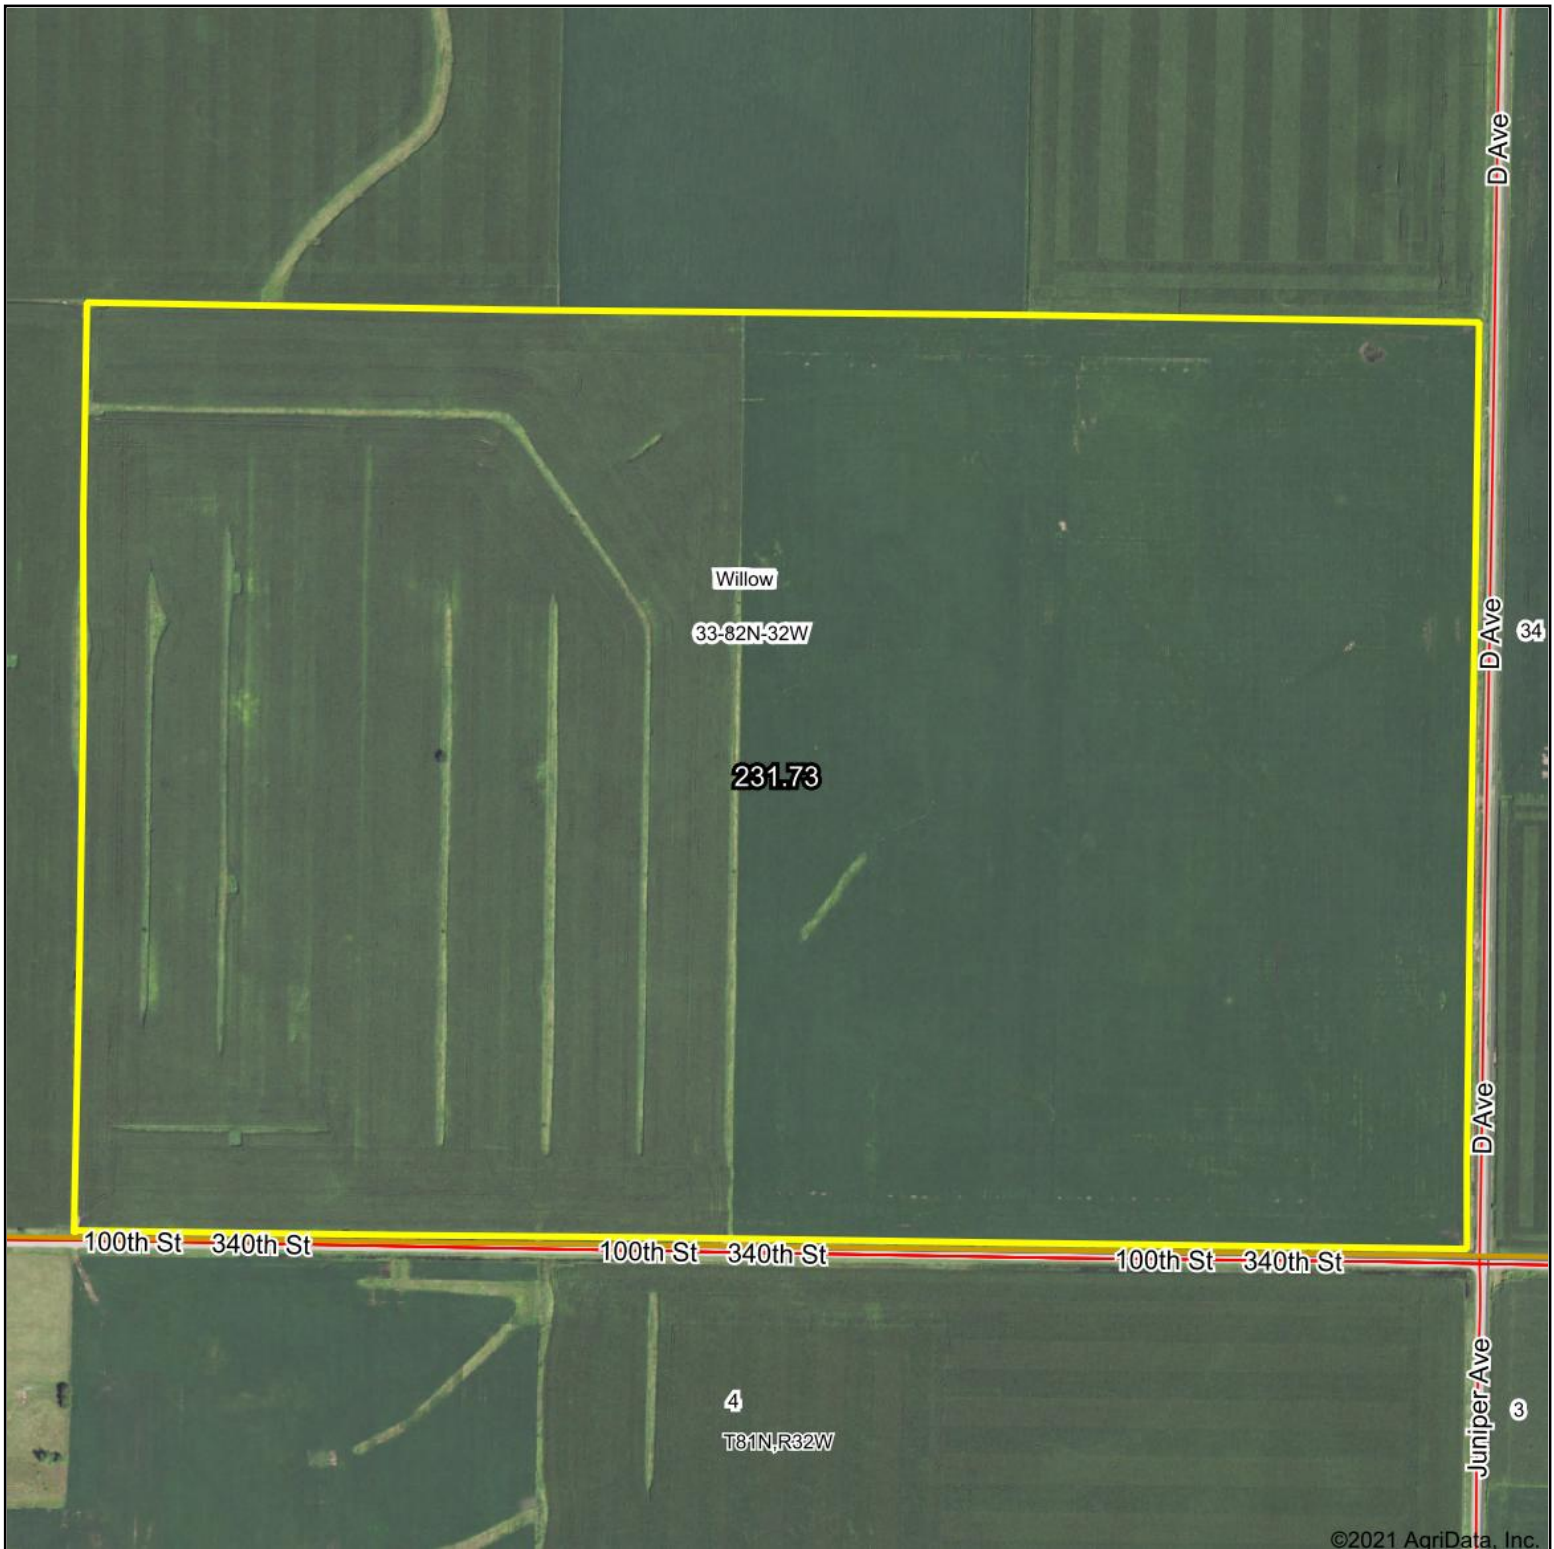

# Aerial Map

Map Center: 41° 52' 0.66, -94° 34' 41.65

**33-82N-32W**  
**Greene County**  
**Iowa**

© AgriData, Inc. 2021 www.AgriDataInc.com

6/29/2021